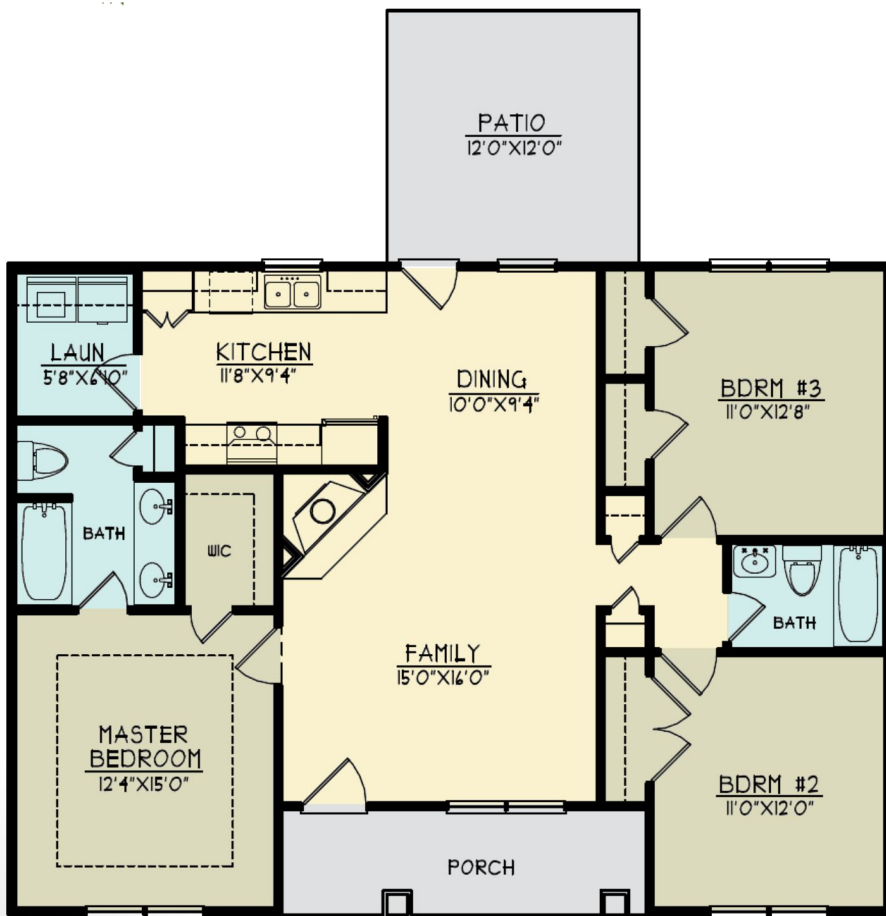

The Davison

1215 Sq Ft

FIRST FLOOR:	1215 SQ. FT.
TOTAL:	1215 SQ. FT.
FRONT PORCH:	86 SQ. FT.
WIDTH:	42'0"
DEPT:	43'0"

CLAIRE PROPERTIES